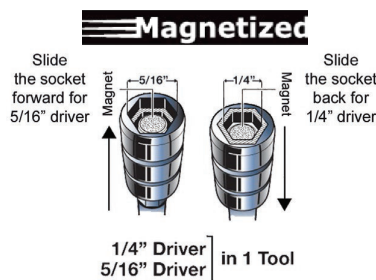

Slide-Driver™

Have the right driver every time! Slide from 1/4" to 5/16" and back again without stopping to change bits!

The "Bit Driver" Model

- * Thumb nut safety lock– keeps it firmly in place
- * Magnet holds screw securely at both sizes
- * Easily fits in your pocket
- * Made of hardened steel

Hand-Held Models

- * Magnet holds screw securely
- * Use as a bit driver
- * Magnet and socket move in unison so magnet has 100% power at both sizes
- * Available in 3 lengths: 3"/7"/10"
- * Made of hardened steel