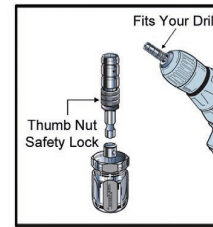

Slide-Driver™

Have the right driver every time! Slide from 1/4" to 5/16" and back again without stopping to change bits!

The "Bit Driver" Model

- * Thumb nut safety lock– keeps it firmly in place
- * Magnet holds screw securely at both sizes
- * Easily fits in your pocket
- * Made of hardened steel

Hand-Held Models

- * Magnet holds screw securely
- * Use as a bit driver
- * Magnet and socket move in unison so magnet has 100% power at both sizes
- * Available in 3 lengths: 3"/7"/10"
- * Made of hardened steel